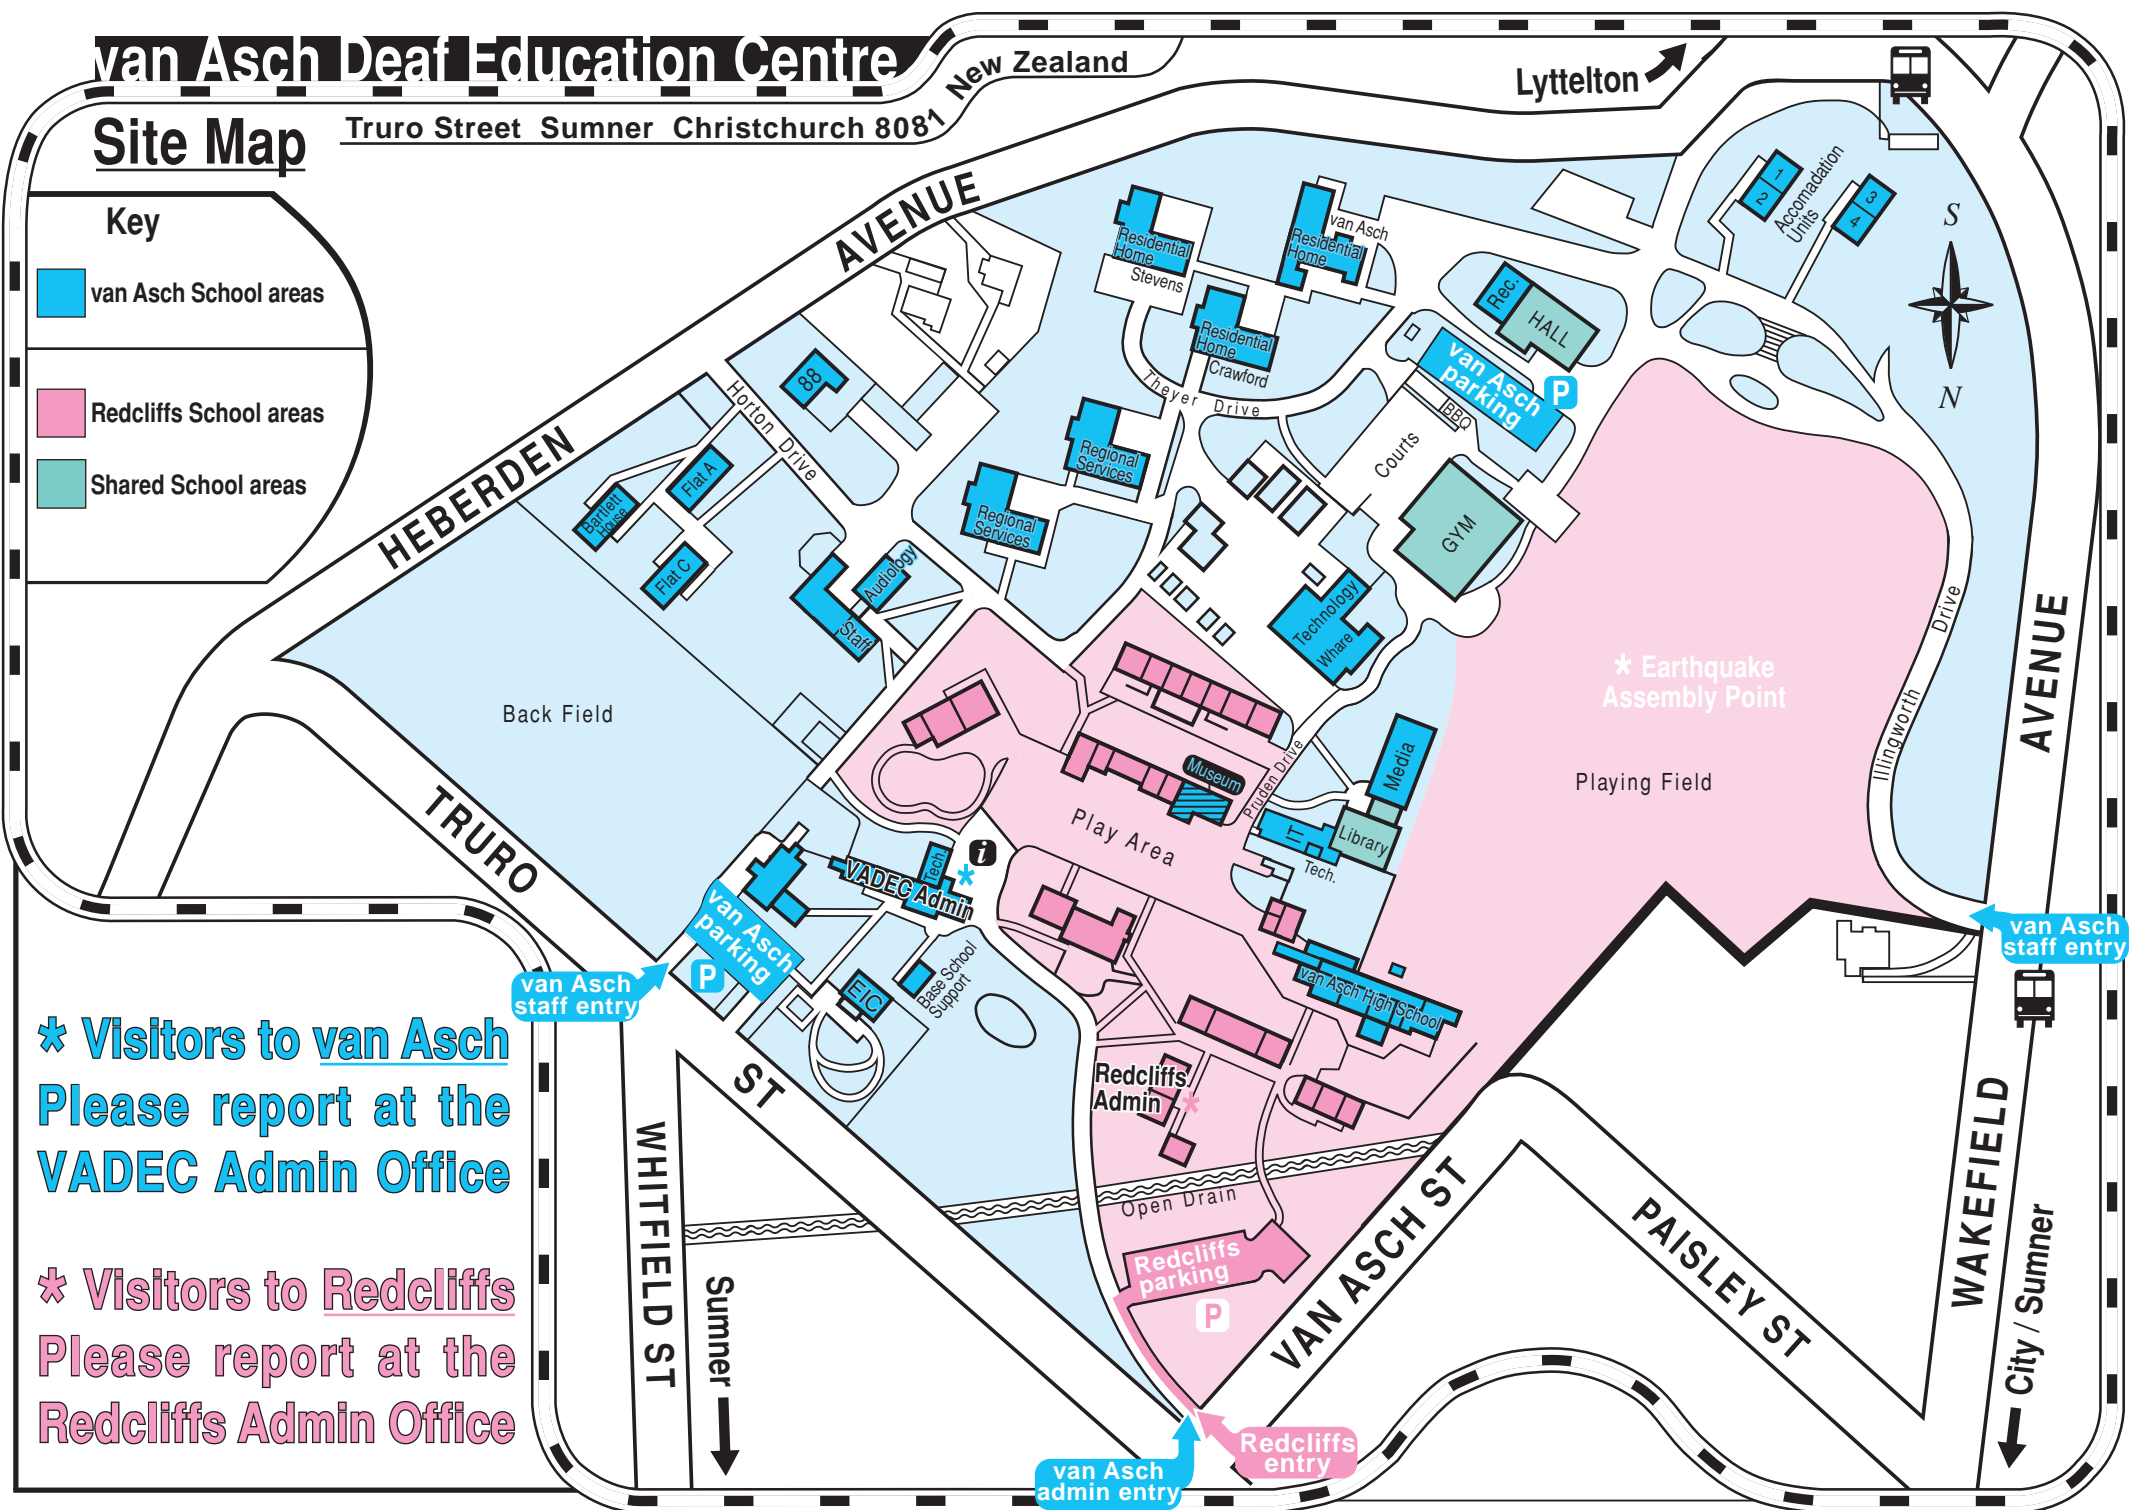

van Asch Deaf Education Centre

New Zealand

Lyttelton

Site Map

Truro Street Sumner Christchurch 8081

Key

van Asch School areas

Redcliffs School areas

Shared School areas

* Visitors to van Asch
Please report at the
VADEC Admin Office

* Visitors to Redcliffs
Please report at the
Redcliffs Admin Office