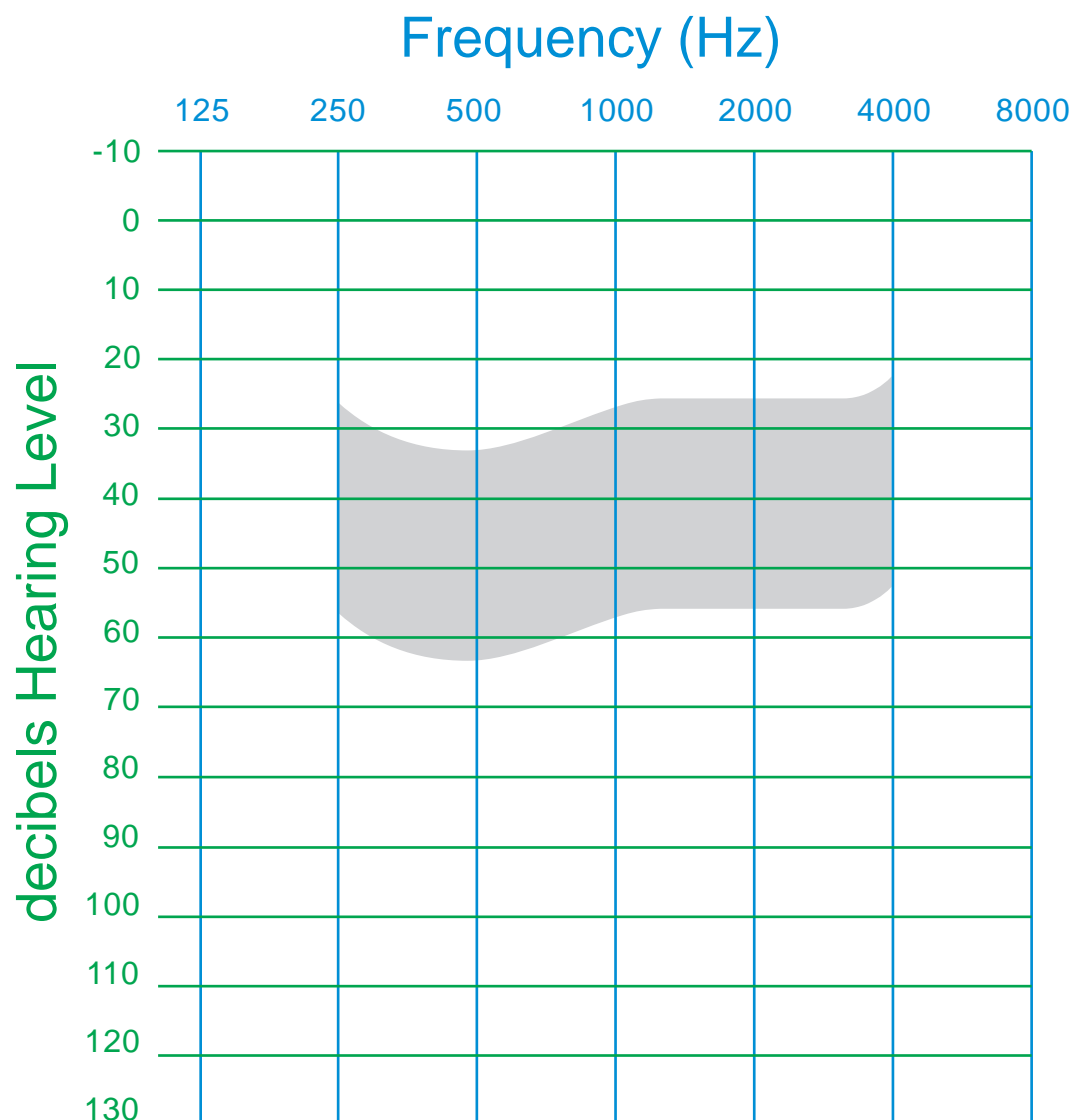

The Audiogram

An audiogram is a graph of the quietest sounds a person can hear.

On the audiogram, the test frequencies or pitch used during hearing testing are shown with the **vertical** (straight up and down) lines. The decibel (loudness of sounds) levels required for a person's hearing threshold are shown with the **horizontal lines**.

Threshold means the loudness needed at any frequency for a person to just hear the test sound very softly. The loudness, of the sounds is measured from soft at the top of the graph to loud at the bottom. These numbers are along the left and right sides of the graph.

Decibel is the scale of loudness of sounds. The higher the decibel, the louder the sound is. For example 30 dB is a whisper while 100-110 dB is how loud a motorbike engine is. Hearing is **not** measured in percentages %. It is measured in decibels (dB or dB HL).

The audiogram shows the hearing loss across a range of frequencies and is shown in decibels hearing level (dBHL) or decibels hearing threshold level (dBHTL). Symbols are used to record the test results on the audiogram. Many audiologists use **x** to show it is the left ear, **o** the right ear. Each hearing test center will have a key to the symbols used printed on the audiogram.