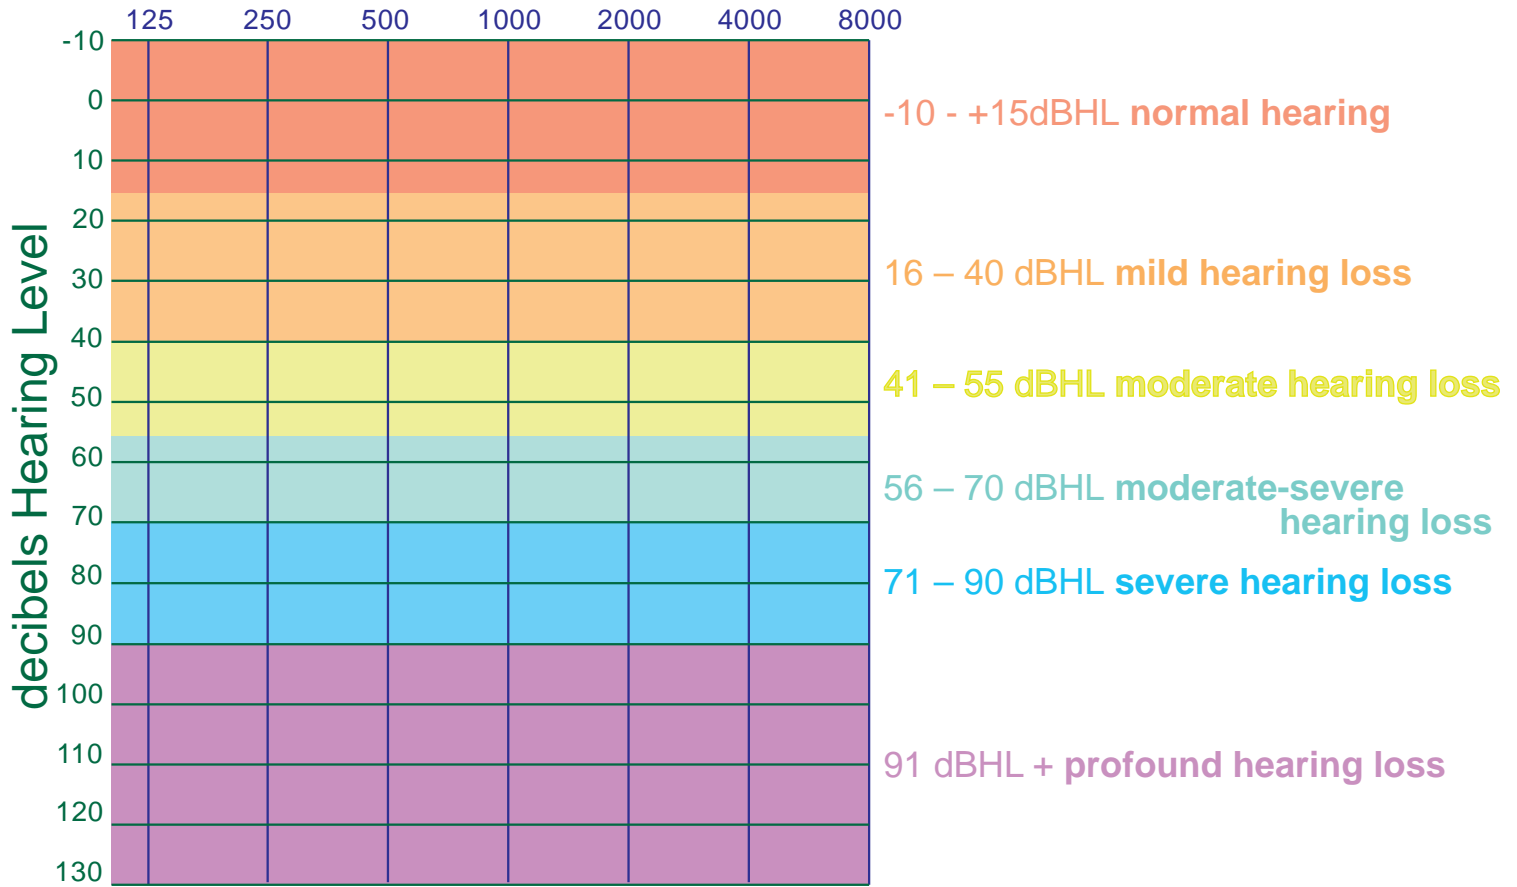

Frequency (Hz)

Normal hearing -10 to +15 dB

Mild hearing loss 16 to 40 dB

Moderate hearing loss 41 to 55 dB

Moderate-Severe hearing loss 56 to 70 dB

Severe hearing loss 71 to 90 dB

Profound hearing loss 91+ dB